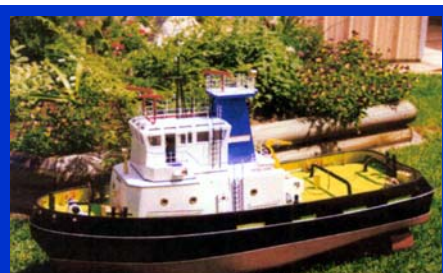

## Fibreglass Boat Kits

**Precision 70ft Game Fishing boat**  
L.O.A.: 850mm Beam: 260mm Scale: 1/25

**Trident North Sea Trawler**  
L.O.A.: 1480mm Beam: 390mm Scale: 1/25

**Ranger 45 Long Cabin Cruiser**  
L.O.A.: 1075mm Beam: 370mm Scale: 1/25

**Ranger 45 Game Fishing Boat**  
L.O.A.: 1075mm Beam: 370mm Scale: 1/25

**Farm Cove Newcastle Harbour Tug**  
L.O.A.: 1480mm Beam: 390mm Scale: 1/25

**Cervia British Harbour Tug**  
L.O.A.: 750mm Beam: 190mm Scale: 1/48